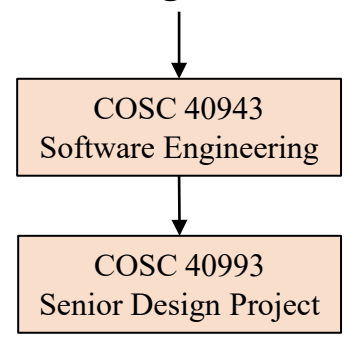

Senior Standing in Data Science