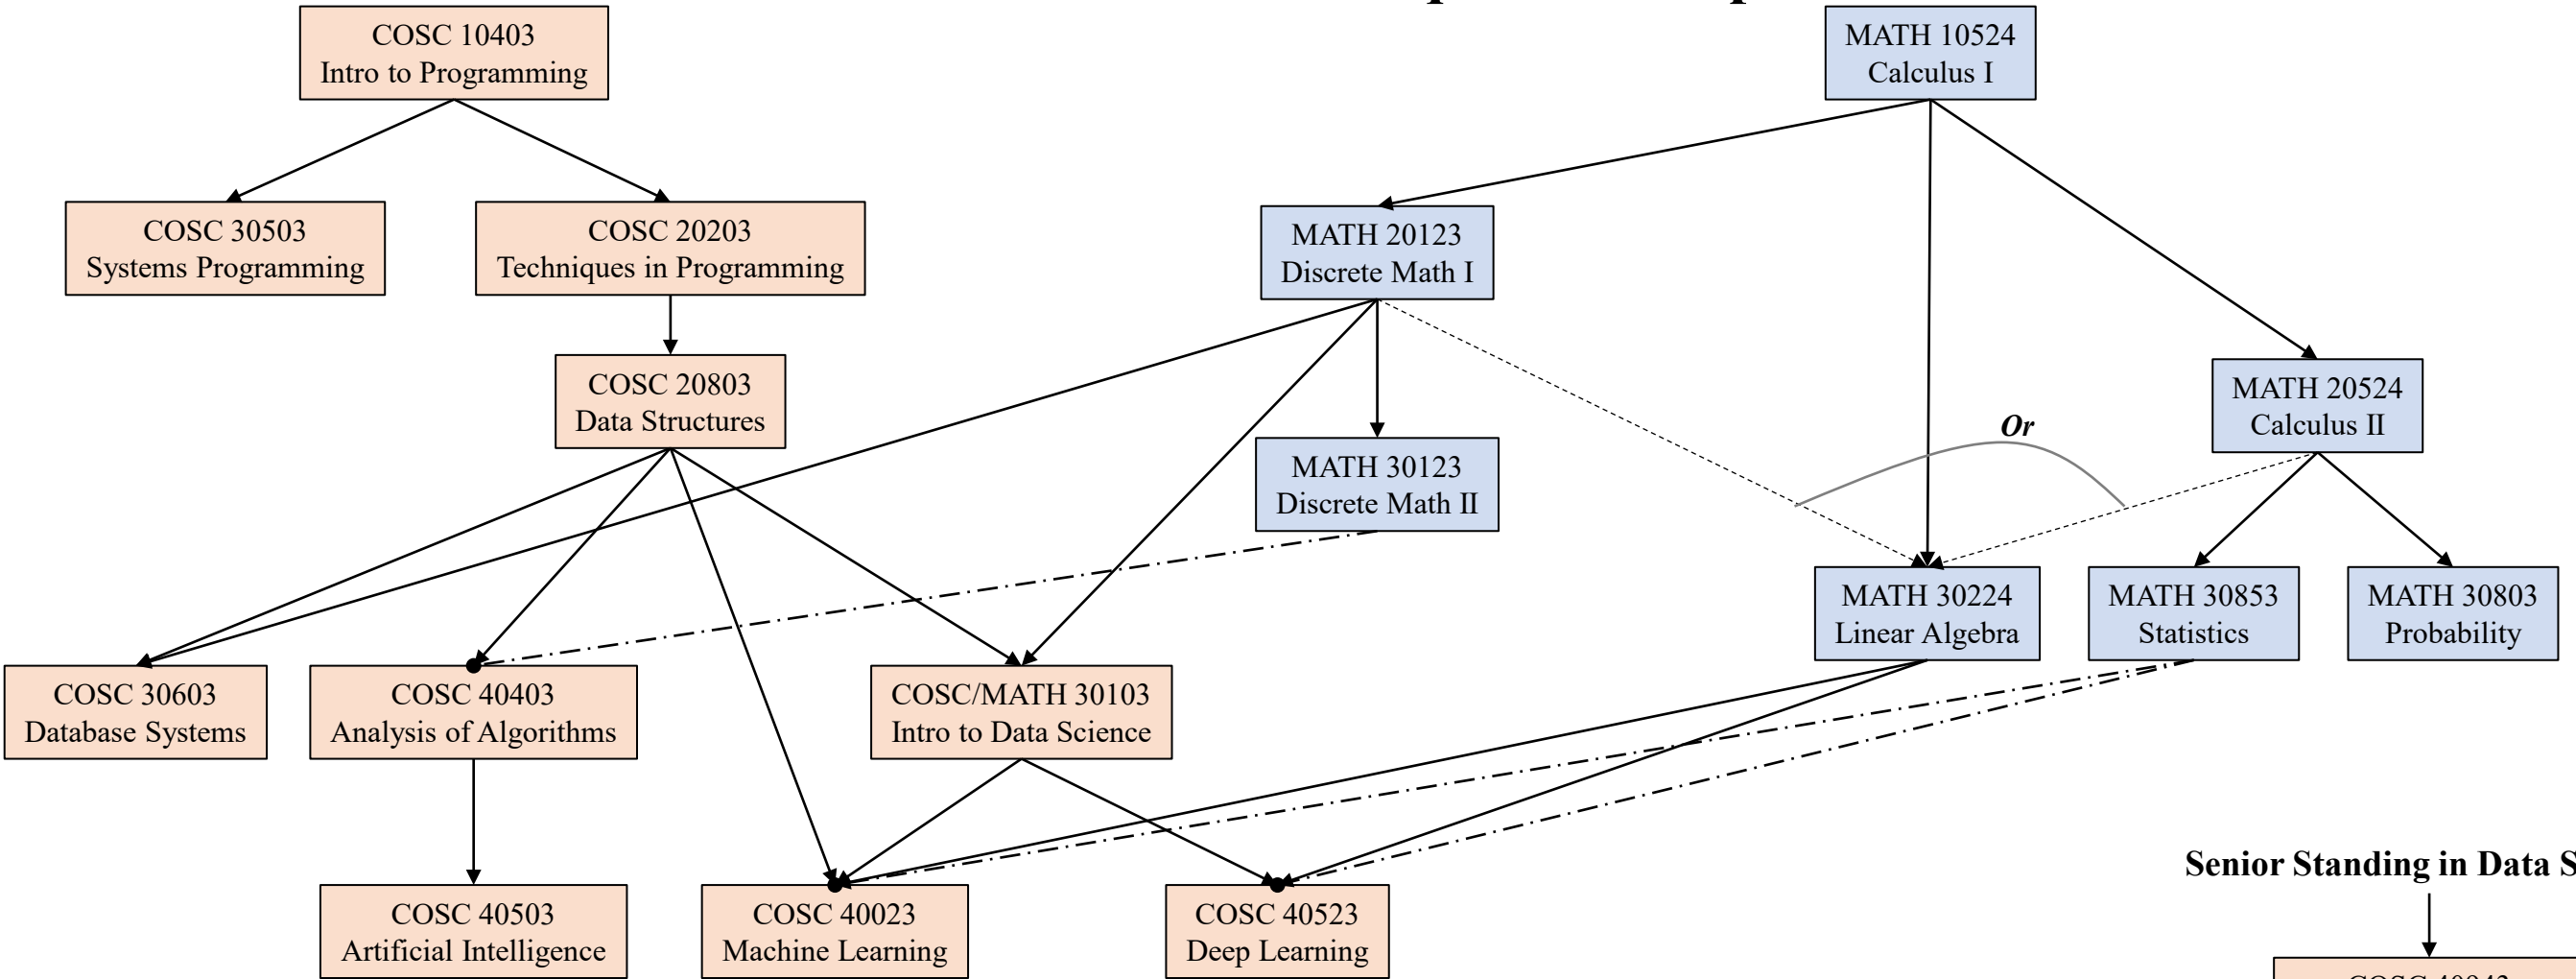

# Data Science Prerequisites Graph

**Every arrow indicates a C- or better requirement.  
Dashed arrow means corequisite.**

+1 Approved Upper Level COSC Elective  
+1 Approved Upper Level MATH Elective

## Senior Standing in Data Science

Version: April 2026